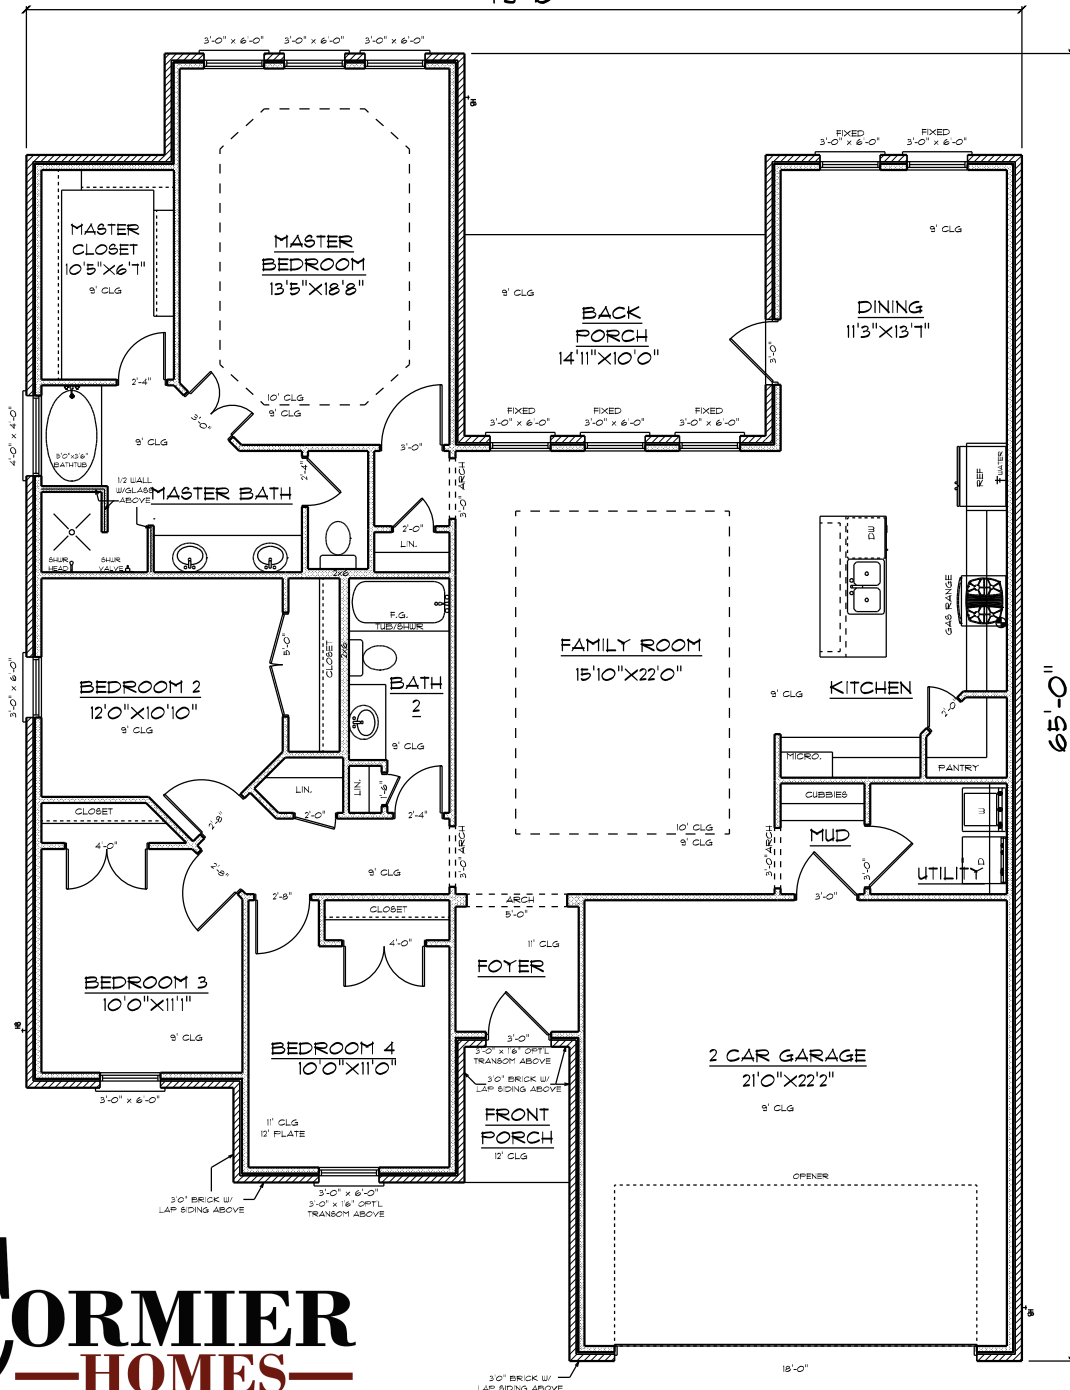

THE ANNA

49'-6"

AREA SCHEDULE	
NAME	AREA
LIVING AREA	2011 sq ft.
PORCHES	177 sq ft.
GARAGE	510 sq ft.
TOTAL UNDER ROOF	2699 sq ft.

-ROOM SIZES ARE APPROXIMATE
 -PLAN SHOWS OPTIONAL UPGRADES